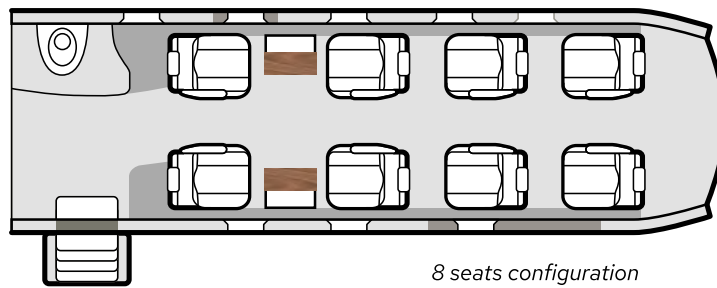

Northern Ireland's Premier Air Charter Provider

Pilatus PC-12

Indulge in comfort and speed in the world's most versatile turboprop

Travel faster with our Belfast based fleet

Pilatus PC-12

The Pilatus PC-12 is celebrated for its versatility, reliability, and performance, offering comfort and luxury typically found in larger business jets. With a spacious cabin, two and a half times larger than a very light jet, it comfortably seats up to eight passengers in an executive layout. The PC-12's short-field capabilities provide access to smaller airports, making it ideal for trips across the UK and Europe. Its ample cargo space, featuring a pallet-sized cargo door, is perfect for carrying large equipment while ensuring maximum comfort through a meticulously crafted custom interior.

Luxurious cabin

- ✔ Spacious cargo hold
- ✔ Enclosed lavatory
- ✔ Ice buckets
- ✔ Executive seating
- ✔ Pets allowed
- ✔ Large cabin windows
- ✔ Modern BMW design interiors
- ✔ Tea and coffee facilities