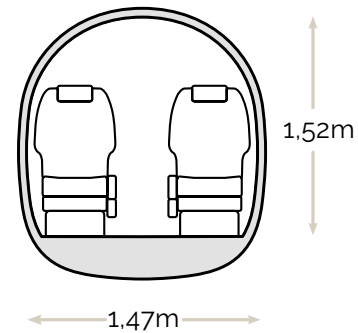

Luxurious cabin

- ✔ Spacious cargo hold
- ✔ Enclosed lavatory
- ✔ Ice buckets
- ✔ Executive seating
- ✔ Pets allowed
- ✔ Large cabin windows
- ✔ Modern BMW design interiors
- ✔ Tea and coffee facilities