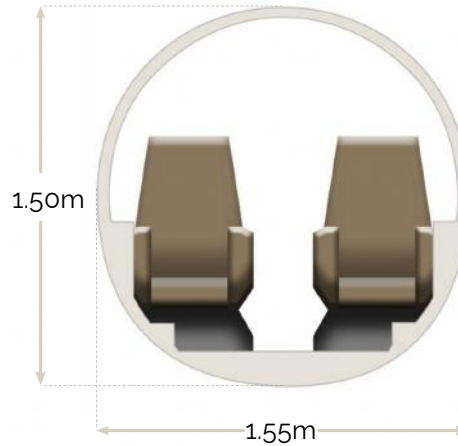

Luxurious cabin

- ✔ Wi-Fi access
- ✔ Full width lavatory
- ✔ LCD screens on board for entertainment
- ✔ Baggage hold is large enough for golf clubs and skis
- ✔ One of the largest cabins in its class
- ✔ Veneer woodwork accents
- ✔ Upholstered leather seating
- ✔ Two 4-place club arrangements